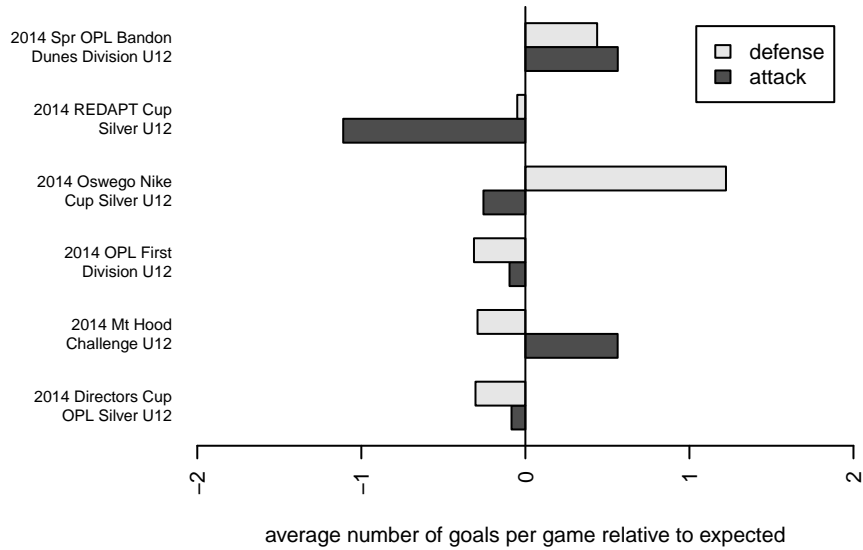

Performance relative to 13 month average