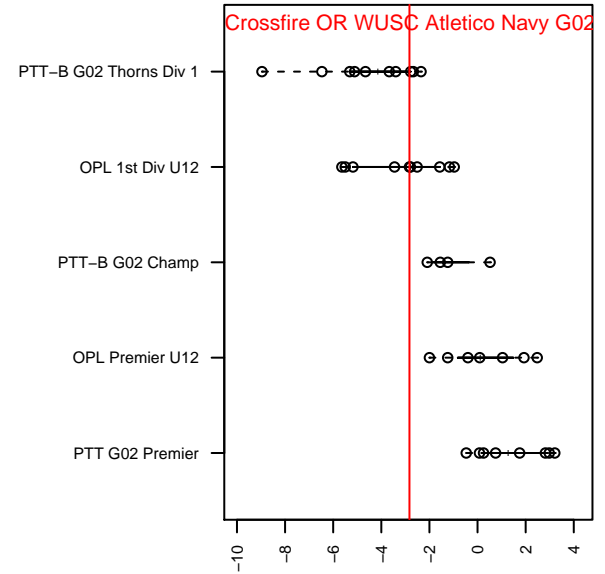

**attack and defense rating
relative to others at age
and all opponents in last 13 months**