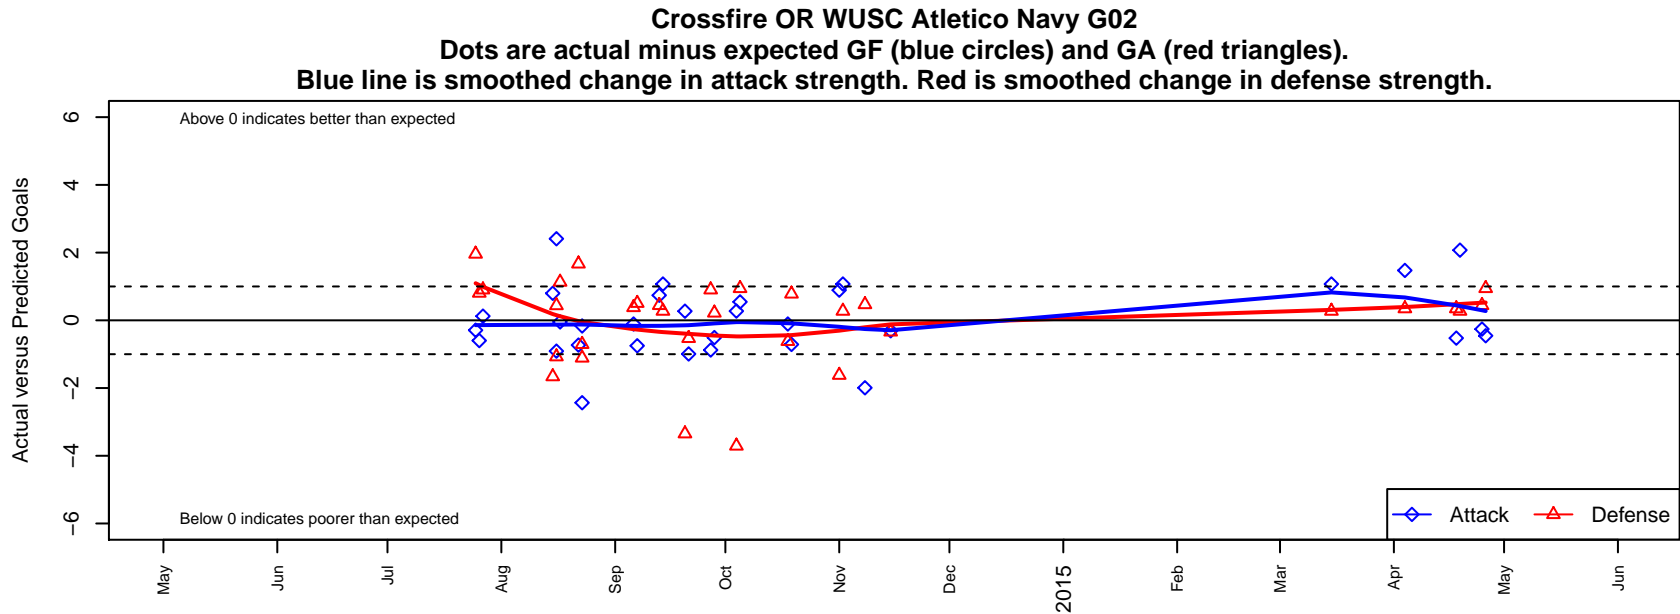

Venues played:

2014 Oswego Nike Cup Silver U12

2014 Mt Hood Challenge U12

2014 REDAPT Cup Silver U12

2014 OPL First Division U12

2014 Directors Cup OPL Silver U12

2014 Spr OPL Bandon Dunes Division U12

**attack and defense variance (black dot)  
relative to other teams  
and top 10 in region**