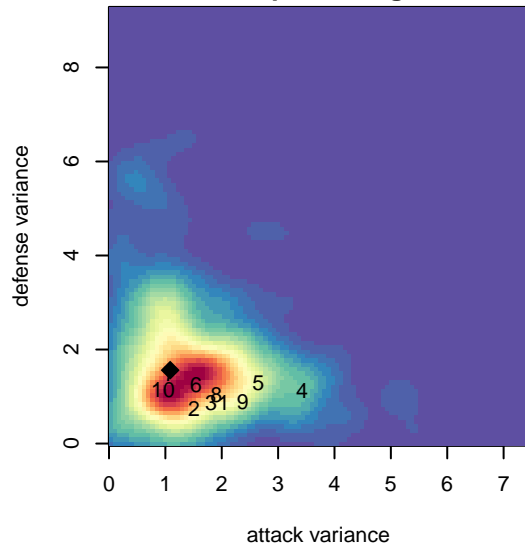

Venues played:

2014 Oswego Nike Cup Silver U12

2014 Mt Hood Challenge U12

2014 REDAPT Cup Silver U12

2014 OPL First Division U12

2014 Directors Cup OPL Silver U12

2014 Spr OPL Bandon Dunes Division U12

**attack and defense variance (black dot)  
relative to other teams  
and top 10 in region**